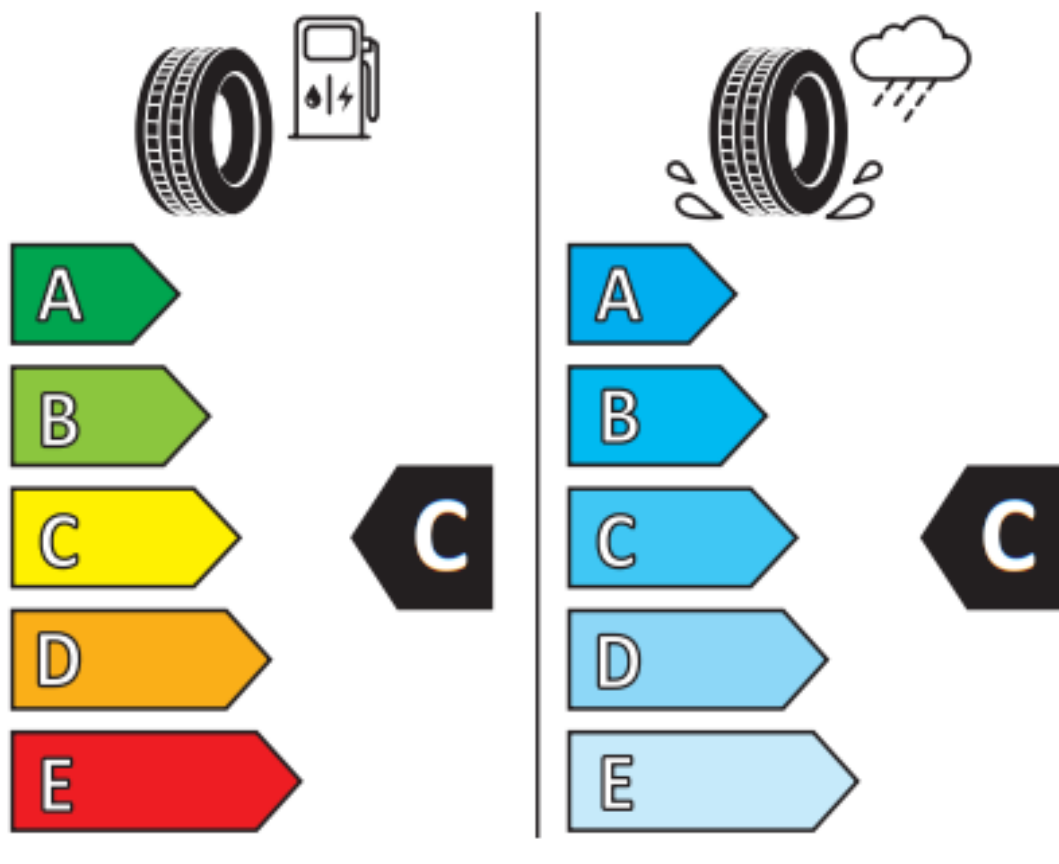

MADE IN CHINA

ENERG

ROADMARCH

2ERM174

215/75R15 100 H

C1